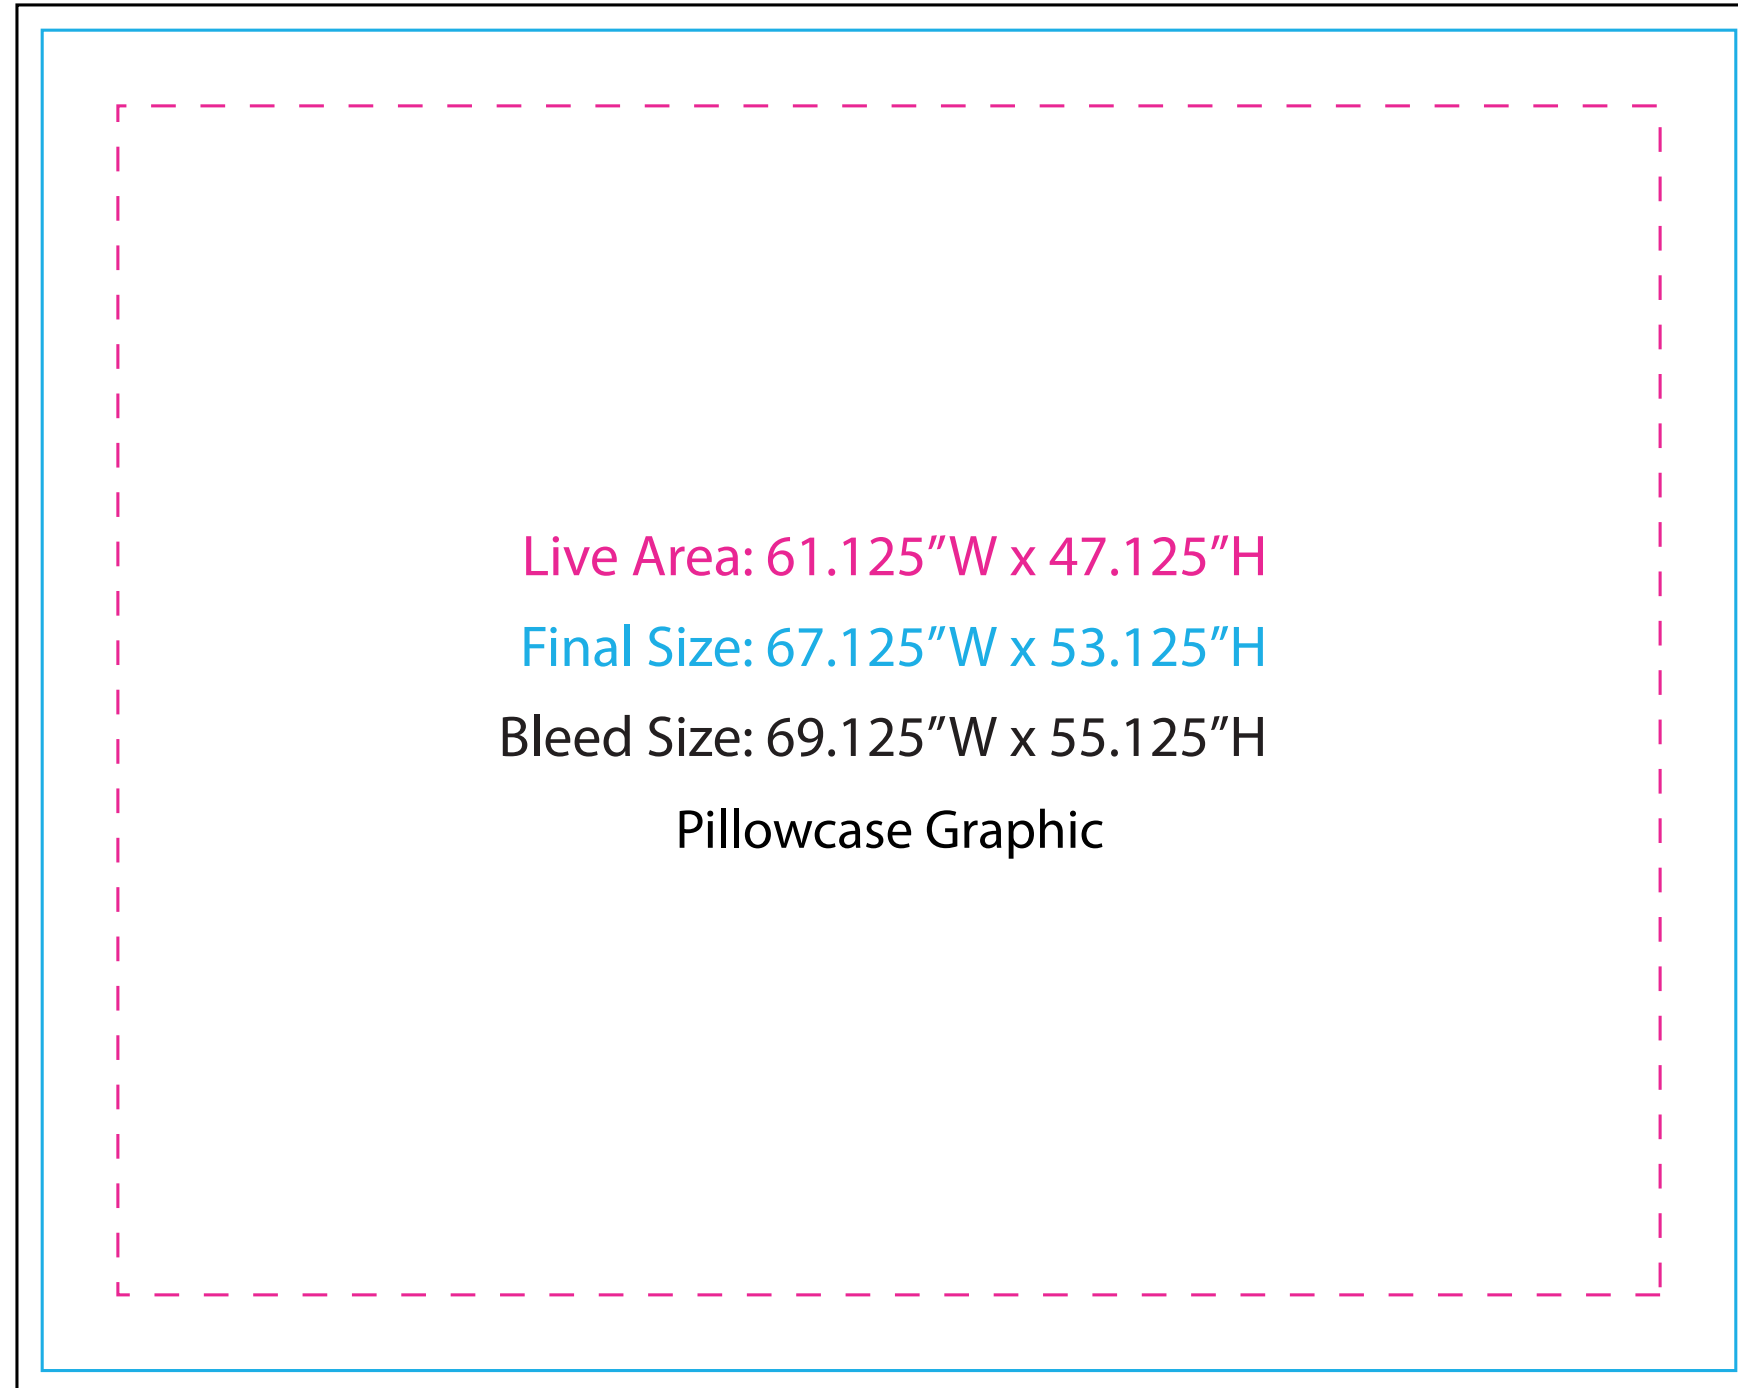

# Graphic Template Tabletop Display

NOTE: All Raster Art (jpg, tiff,psd, png, etc.) must be at least 100 dpi at print size.  
Standard kits are often customized. Please check with Customer Service to ensure that this template matches your specific job.