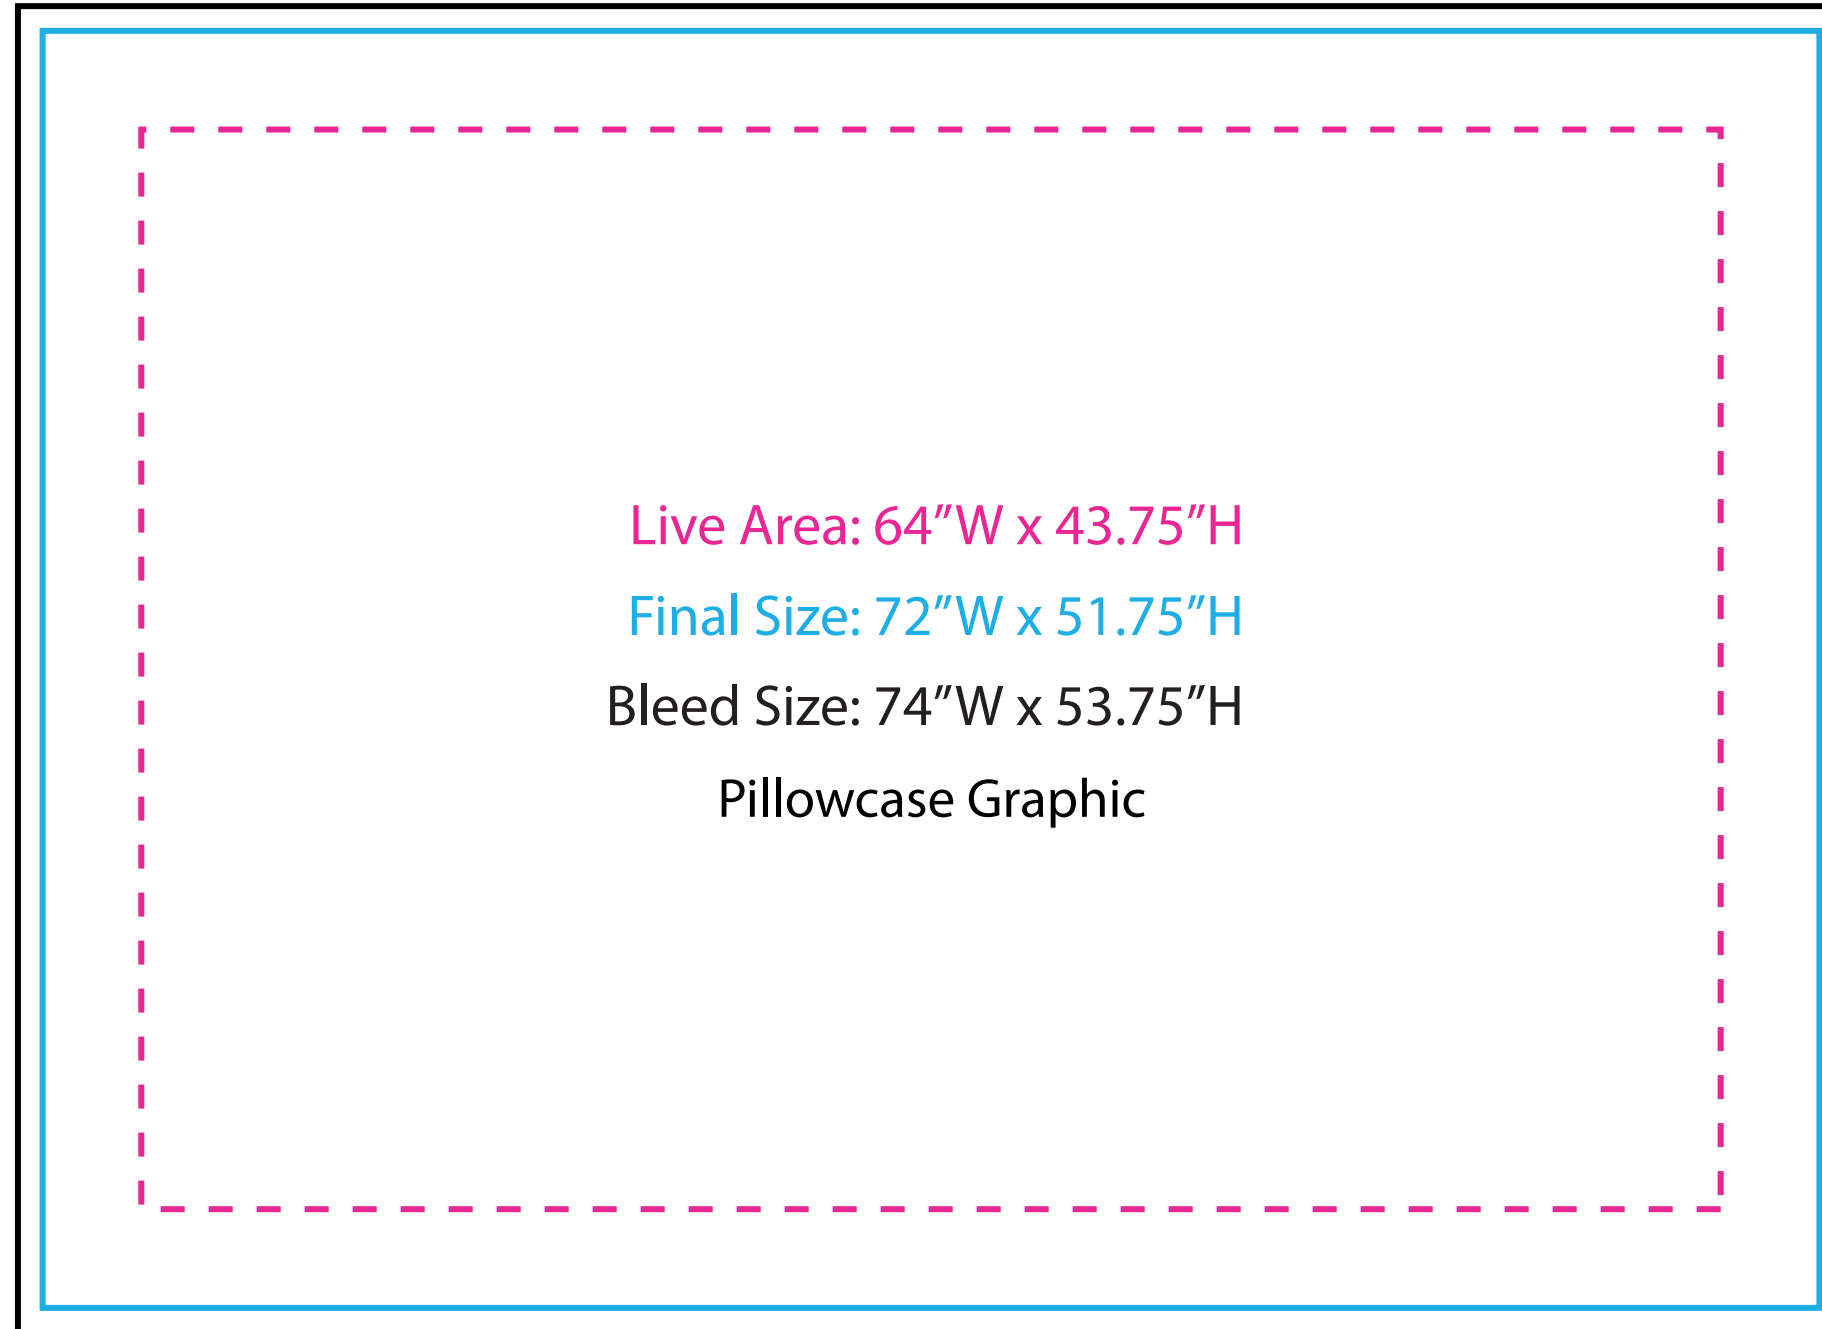

# Graphic Template Tabletop Display

NOTE: All Raster Art (jpg, tiff,psd, png, etc.) must be at least 100 dpi at print size.  
Standard kits are often customized. Please check with Customer Service to ensure that this template matches your specific job.